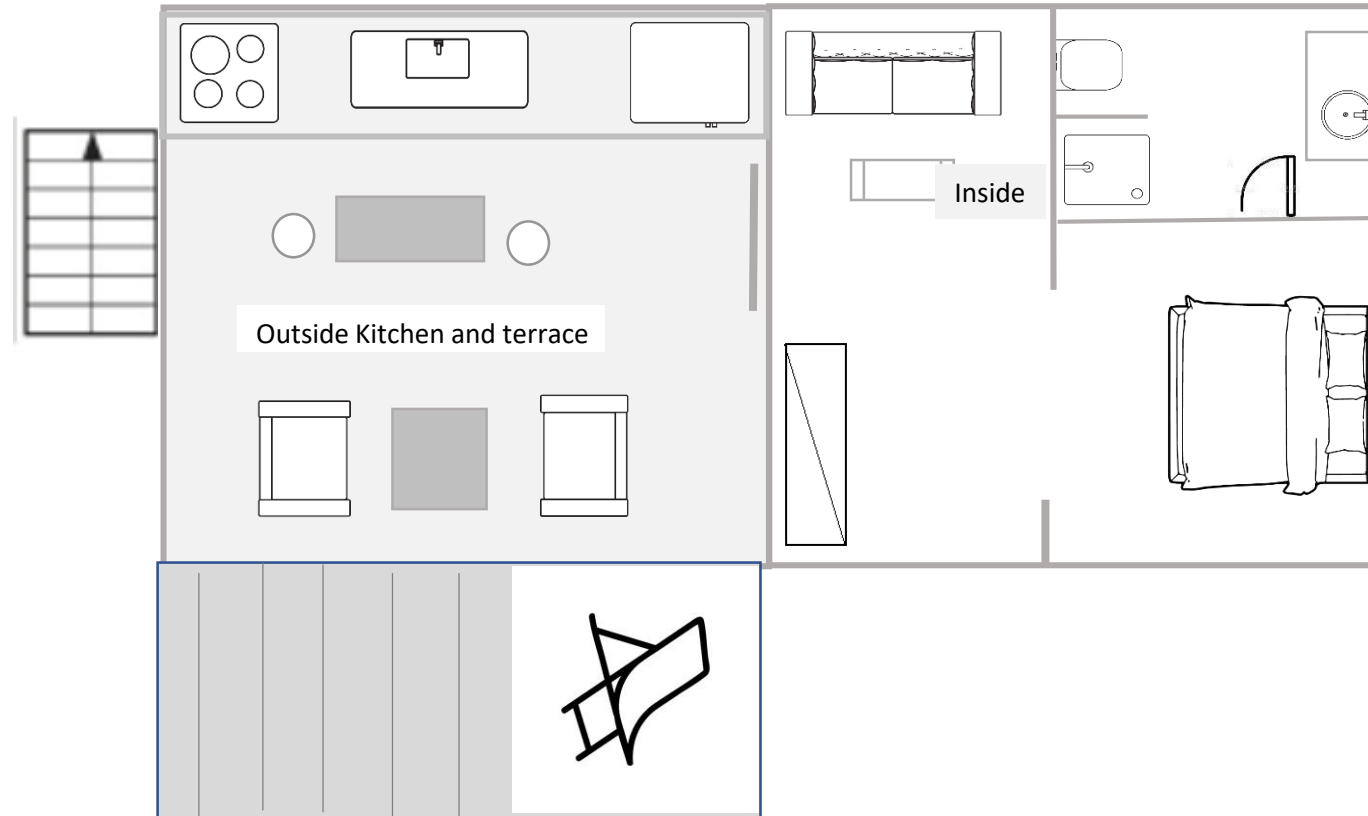

Palapa

Casa
Coloris

M2

M1

M

L

Apartment „L“ perfect for 2- 4 people

Apartment „M“ perfect for 2 people

Apartment „M1“ perfect for 2 people

Apartment „M2“ perfect for 2 people

„Casa Coloris“ perfect for 2 people

Privat Apartment perfect for 2-4 people