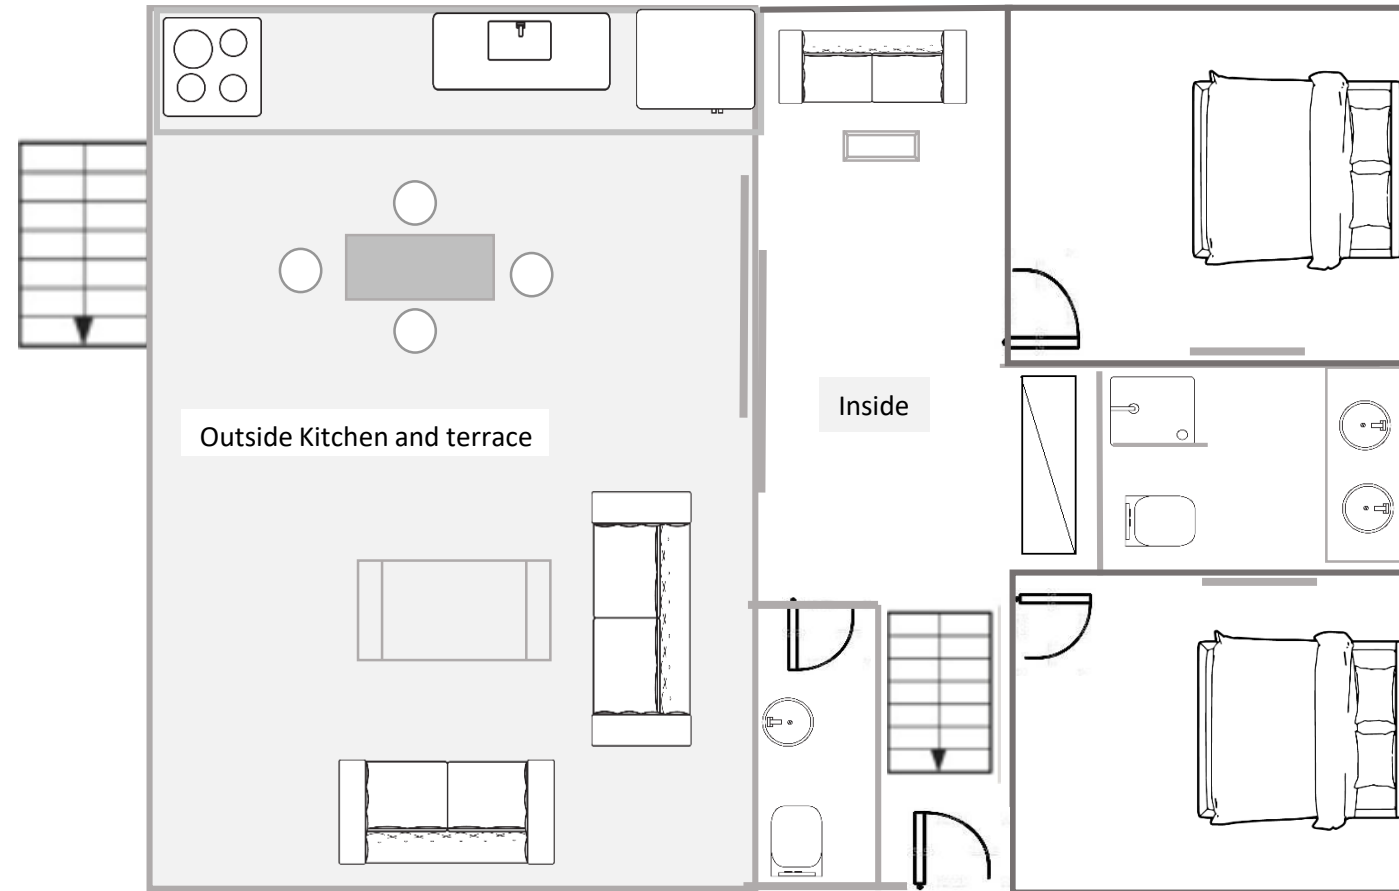

Palapa

Casa
Coloris

M2

M1

M

L

Apartment „L“ perfect for 2- 4 people

Apartment „M“ perfect for 2 people

Apartment „M1“ perfect for 2 people

Apartment „M2“ perfect for 2 people

„Casa Coloris“ perfect for 2 people

Privat Apartment perfect for 2-4 people