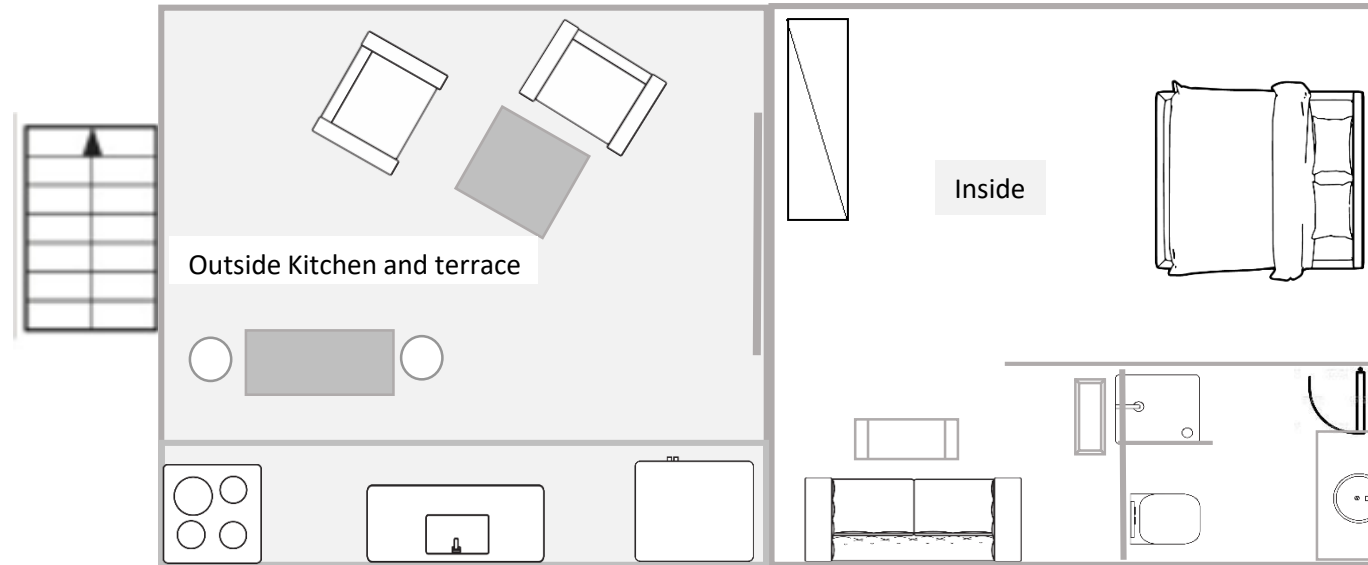

Palapa

Casa
Coloris

M2

M1

M

L

Apartment „L“ perfect for 2- 4 people

Apartment „M“ perfect for 2 people