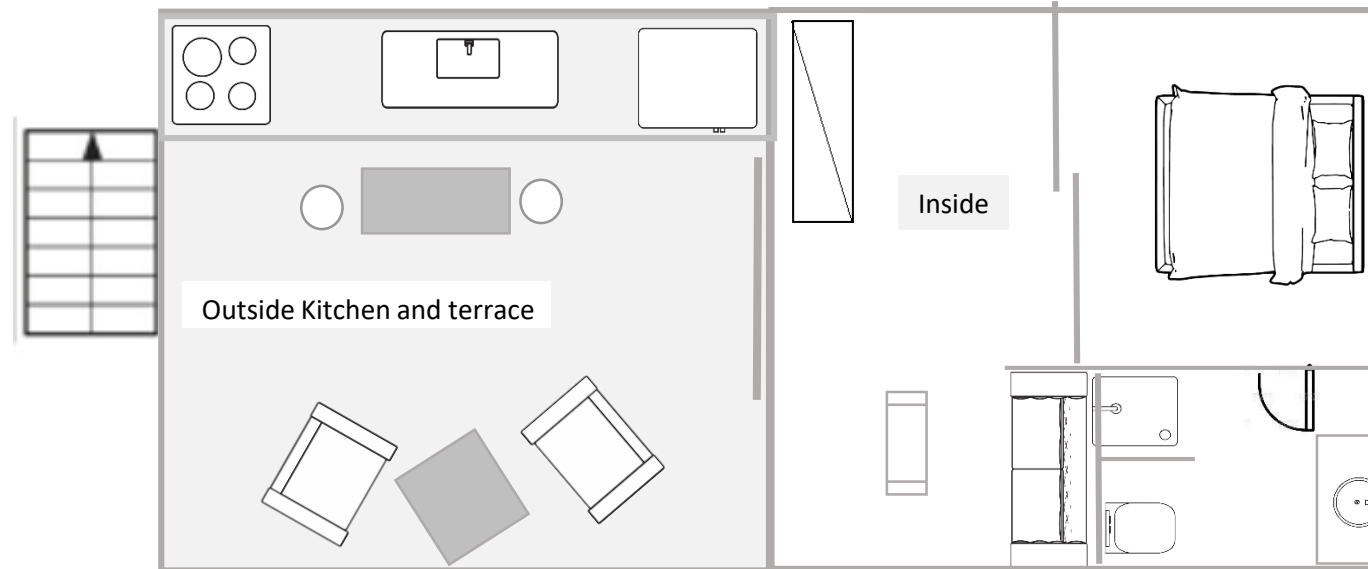

Apartment „M2“ perfect for 2 people