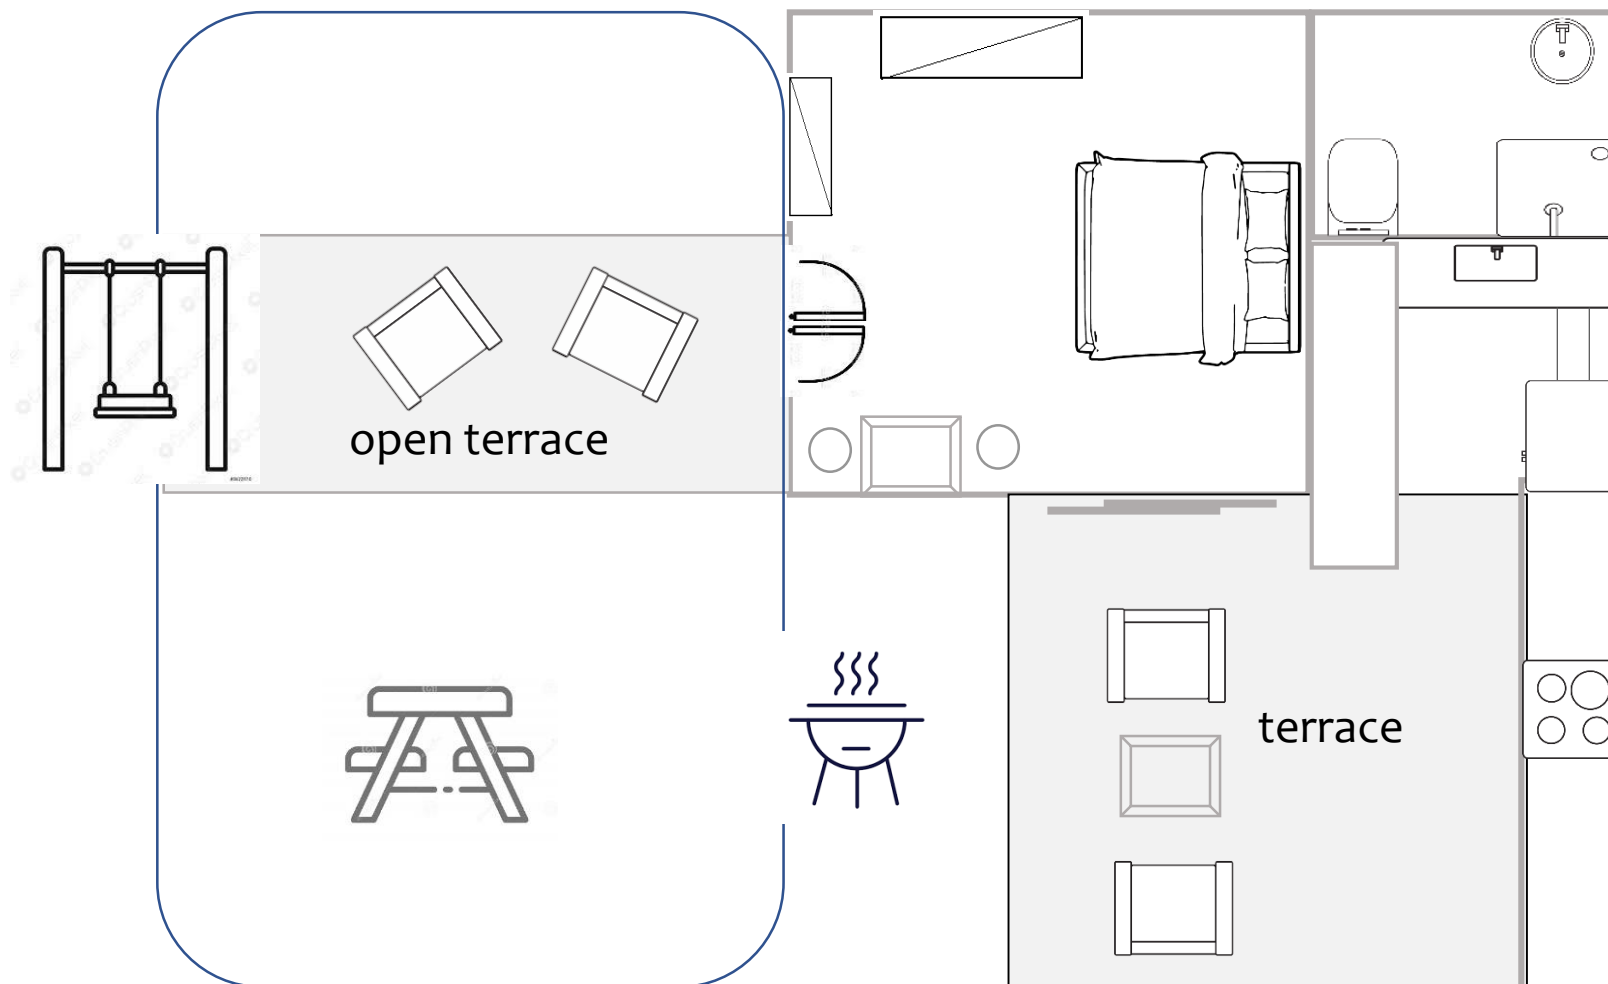

Palapa

Casa
Coloris

M2

M1

M

L

Apartment „L“ perfect for 2- 4 people

Apartment „M“ perfect for 2 people

Apartment „M1“ perfect for 2 people

Apartment „M2“ perfect for 2 people

„Casa Coloris“ perfect for 2 people

Privat Apartment perfect for 2-4 people